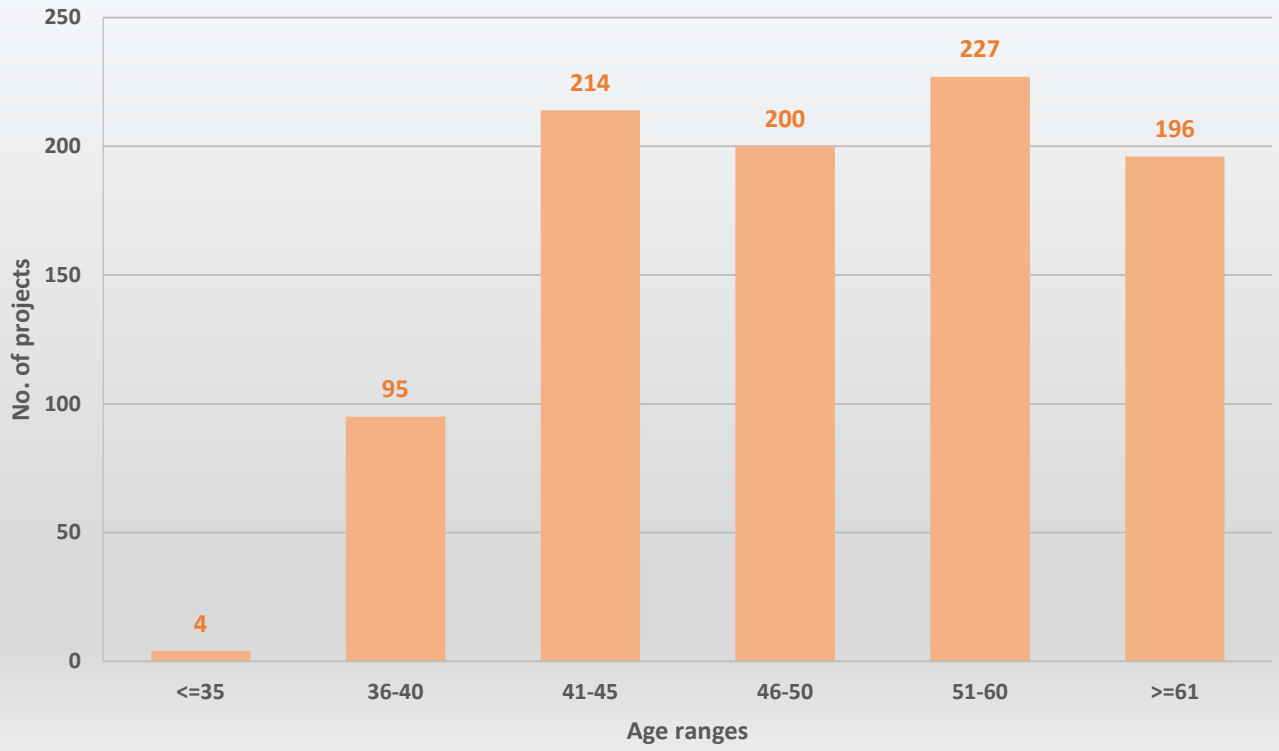

Exploratory Research Projects – 2016 Call

~Submission process~

No. of submitted projects: 936

No. of unique institutions: 119

No. of unique persons involved: 4.742

Top 10 institutions by the no. of involvement in projects

Age of Project Leaders

Gender of Project Leaders

Projects statistics by county Exploratory Research Projects - 2016 Call