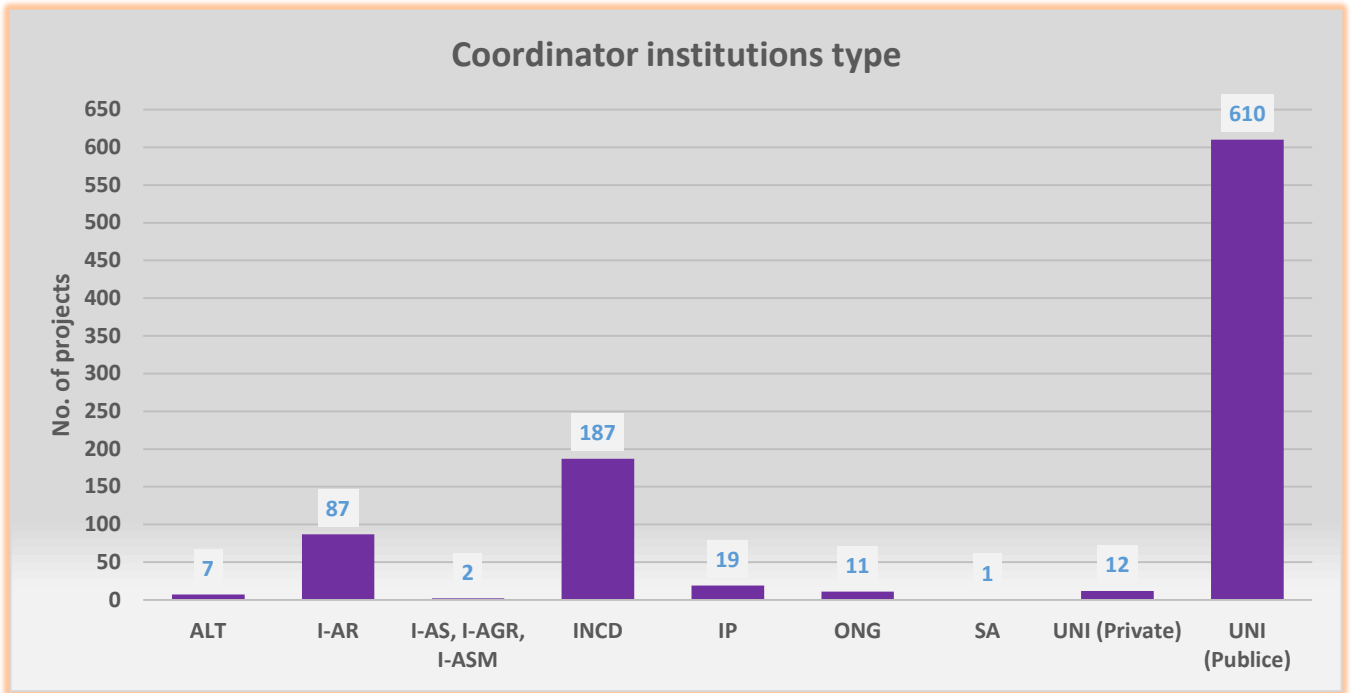

Exploratory Research Projects – 2016 Call

~Submission process~

No. of submitted projects: 936

No. of unique institutions: 119

No. of unique persons involved: 4.742

Top 10 institutions by the no. of involvement in projects

Type of institutions

- **ALT** - Other
- **I-AR** - Institute coordinated by Romanian Academy
- **I-AS, I-AGR, I-ASM** - Institutes coordinated by Academy of Agricultural and Forestry Sciences, Ministry of Agriculture, Academy of Medical Sciences
- **INCN** - National Institute for Research and Development
- **IP** - Public institution
- **ONG** - NGO (nongovernmental non-profit organization, associations, foundations, etc.)
- **SA** - Joint stock companies
- **UNI (Public)** - Public higher education institutions
- **UNI (Private)** - Private higher education institutions