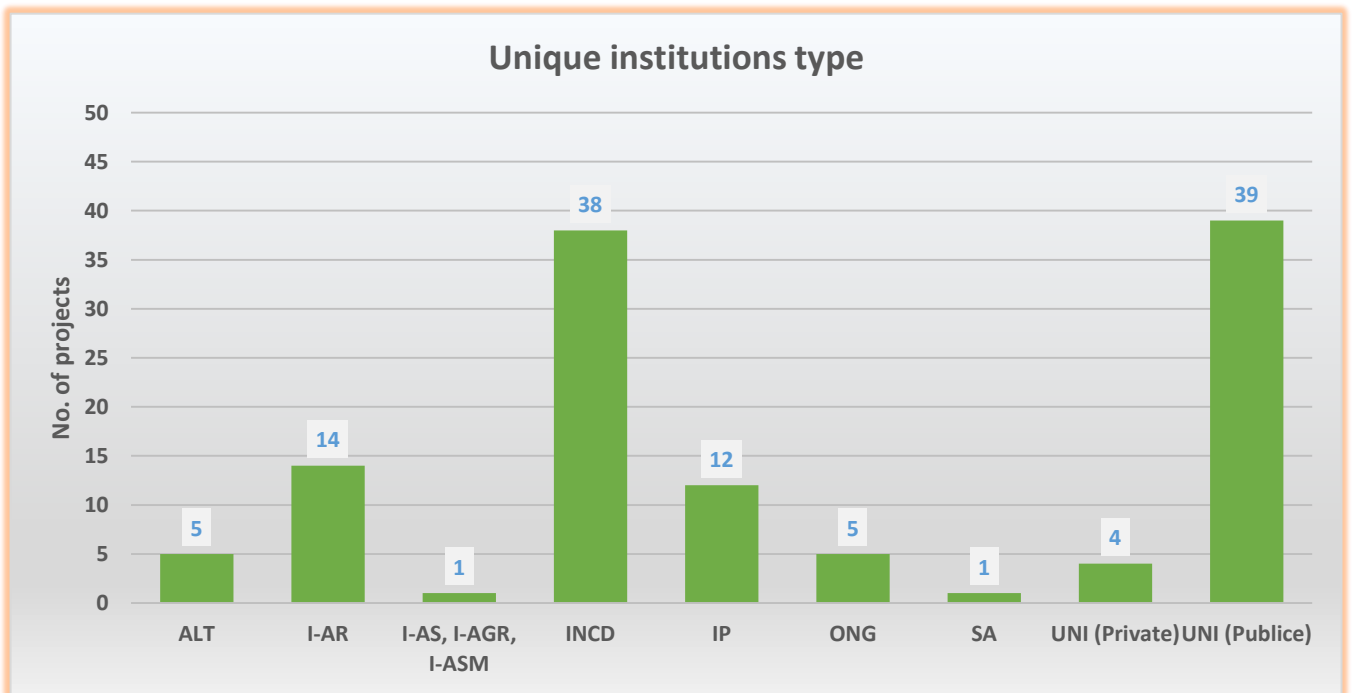

Exploratory Research Projects – 2016 Call

~Submission process~

No. of submitted projects: 936

No. of unique institutions: 119

No. of unique persons involved: 4.742

Top 10 institutions by the no. of involvement in projects

Type of institutions

- **ALT** - Other
- **I-AR** - Institute coordinated by Romanian Academy
- **I-AS, I-AGR, I-ASM** - Institutes coordinated by Academy of Agricultural and Forestry Sciences, Ministry of Agriculture, Academy of Medical Sciences
- **INCN** - National Institute for Research and Development
- **IP** - Public institution
- **ONG** - NGO (nongovernmental non-profit organization, associations, foundations, etc.)
- **SA** - Joint stock companies
- **UNI (Public)** - Public higher education institutions
- **UNI (Private)** - Private higher education institutions