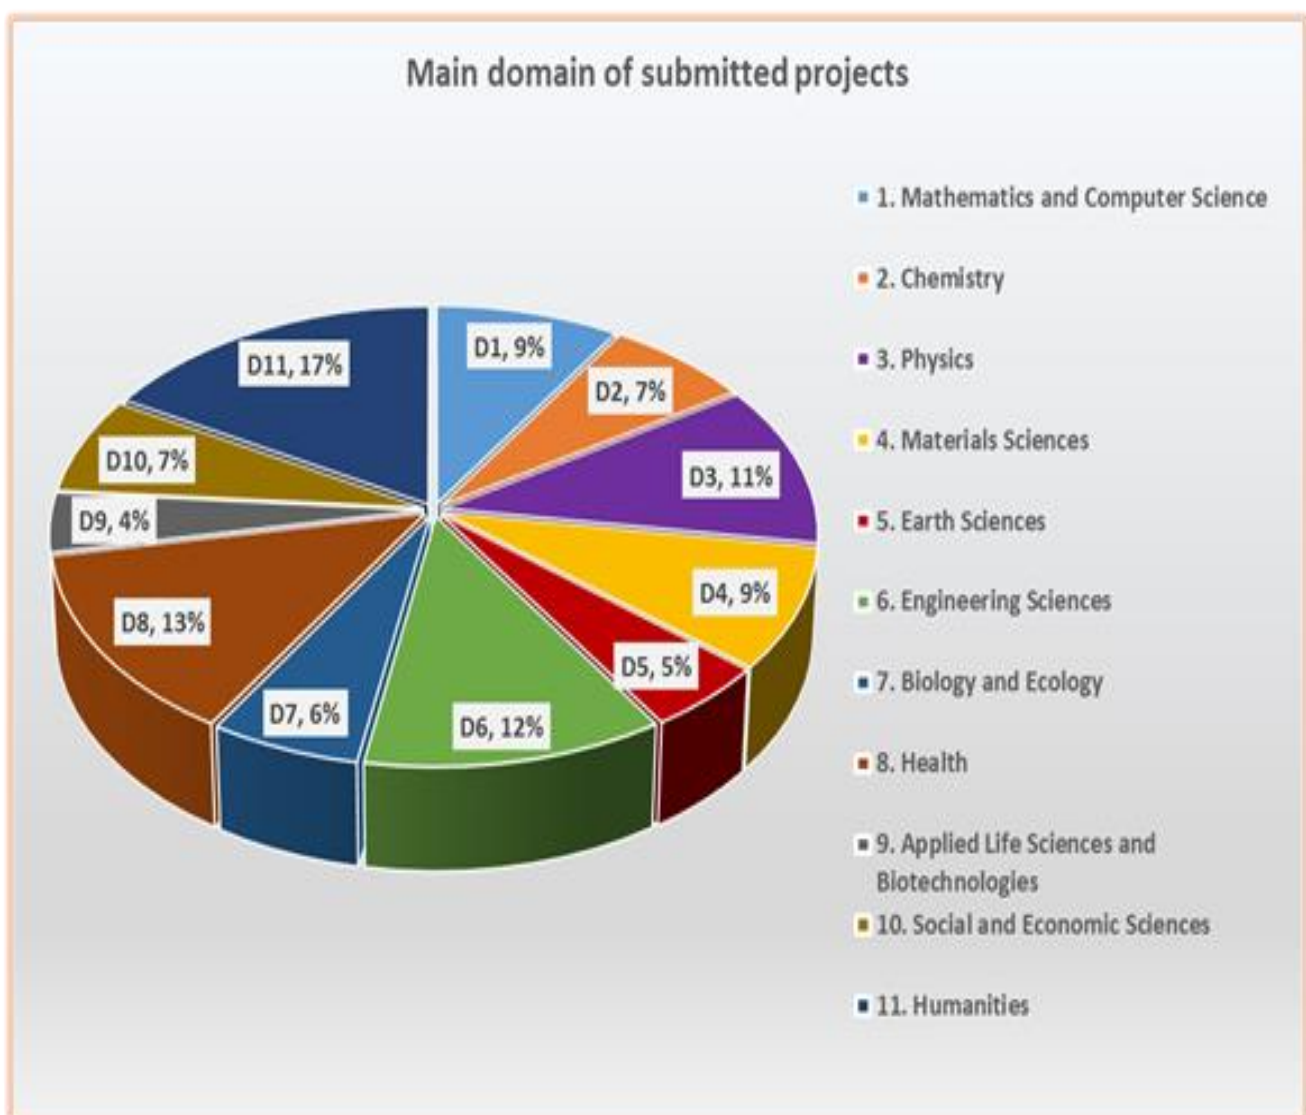

Exploratory Research Projects – 2016 Call

~Submission process~

No. of submitted projects: 936

No. of unique institutions: 119

No. of unique persons involved: 4.742

Top 10 institutions by the no. of involvement in projects