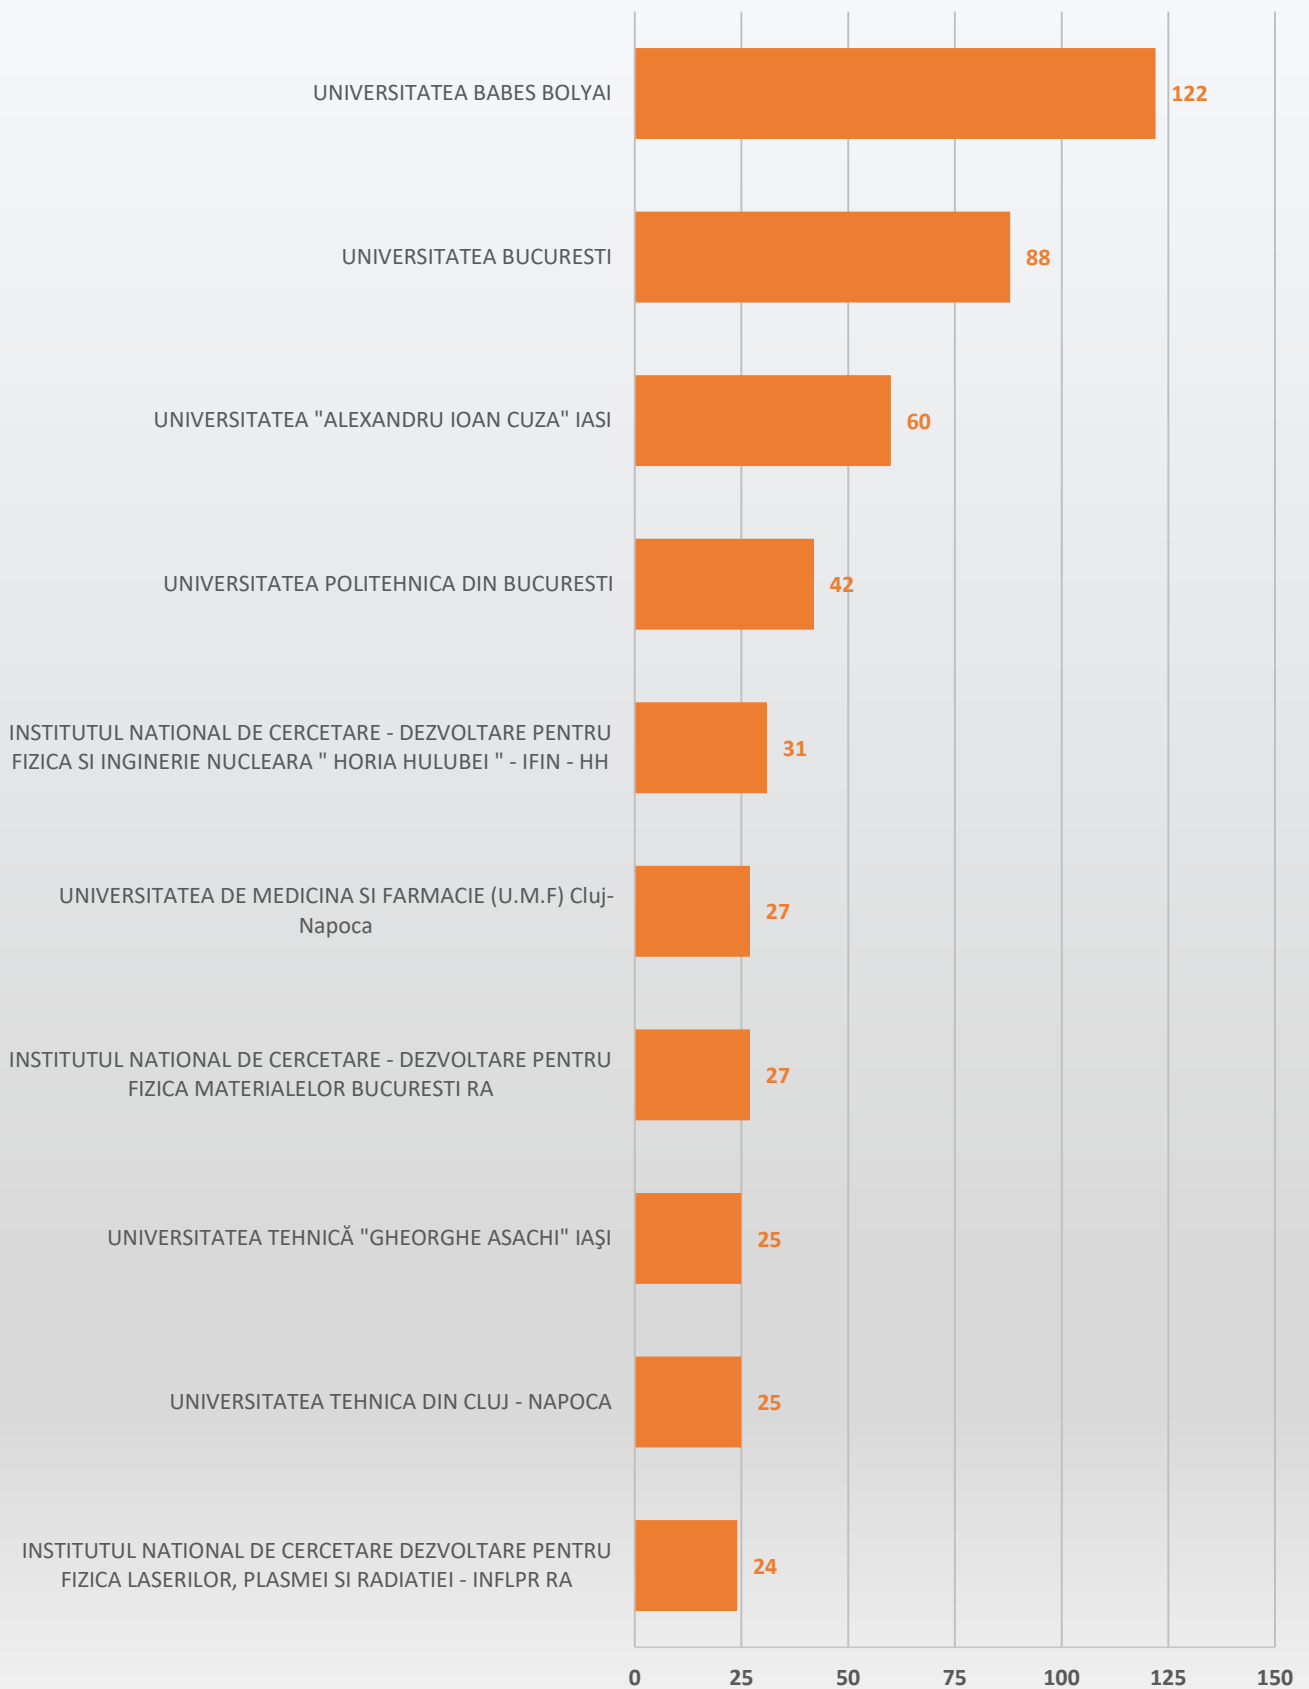

Exploratory Research Projects – 2016 Call

~Submission process~

No. of submitted projects: 936

No. of unique institutions: 119

No. of unique persons involved: 4.742

Top 10 institutions by the no. of involvement in projects

Type of institutions

- **ALT** - Other
- **I-AR** - Institute coordinated by Romanian Academy
- **I-AS, I-AGR, I-ASM** - Institutes coordinated by Academy of Agricultural and Forestry Sciences, Ministry of Agriculture, Academy of Medical Sciences
- **INCN** - National Institute for Research and Development
- **IP** - Public institution
- **ONG** - NGO (nongovernmental non-profit organization, associations, foundations, etc.)
- **SA** - Joint stock companies
- **UNI (Public)** - Public higher education institutions
- **UNI (Private)** - Private higher education institutions