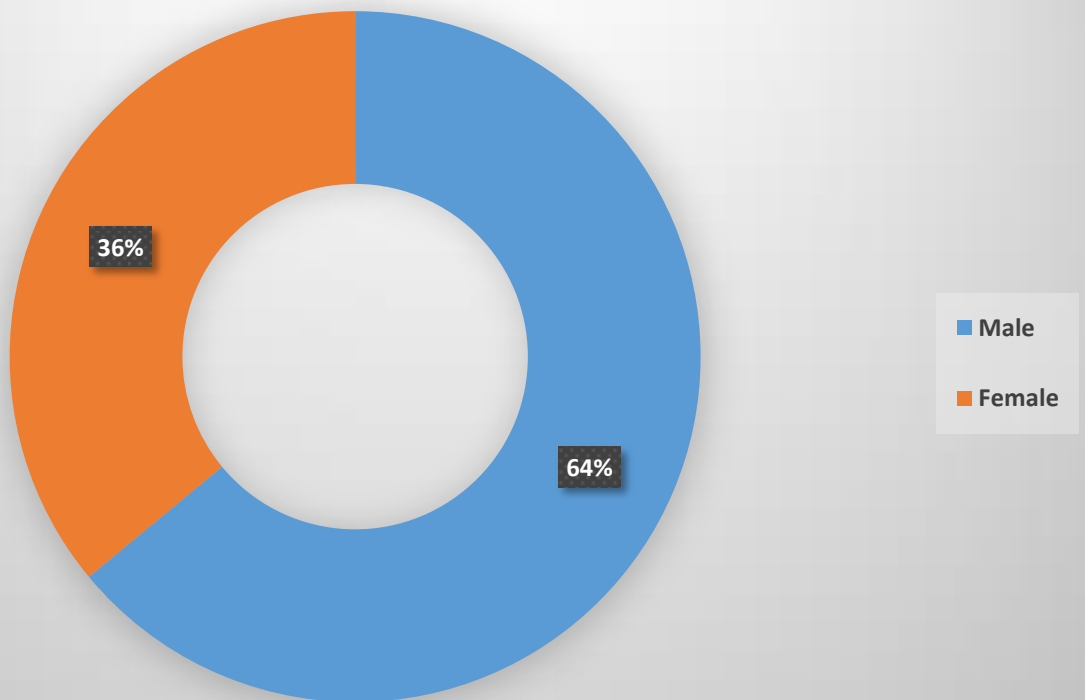

Gender of Project Leaders